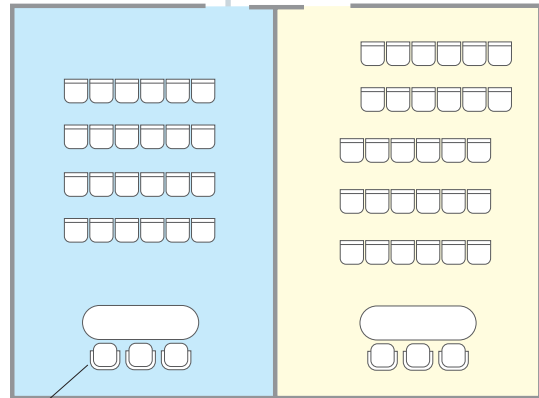

MEETING ROOM NETTUNO

Measure of room	9,10 m x 7 m
Surface	70 mq
Height	2,70 m
Theatre	60 pax
Class Room	30 pax
"U" shape	25 pax
Table	35 pax
Banquet	40 pax
Cocktail	60 pax

MEETING ROOM EXECUTIVE

Measure of room	7 m x 4,60 m
Surface	32 mq
Height	2,45 m
Theatre	20 pax
Class Room	12 pax
"U" shape	12 pax
Table	16 pax
Banquet	16 pax
Cocktail	20 pax

MEETING ROOM
TURRITTA 1

MEETING ROOM
TURRITTA 2

MEETING ROOM
ALTABELLA

MEETING ROOM
GALLUZZI

MEETING ROOM TURRITTA 1

Measure of room	5,50 m x 4,70 m
Surface	26 mq
Height	Max 2,70 m Min. 2,26 m
Theatre	10 pax
Class Room	10 pax
"U" shape	8 pax
Table	8 pax
Banquet	8 pax
Cocktail	20 pax