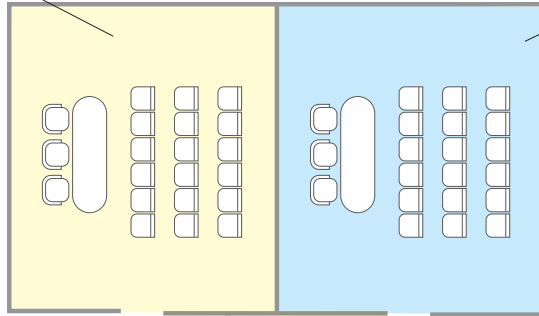

MEETING ROOM
TURRITTA 2

MEETING ROOM
TURRITTA 1