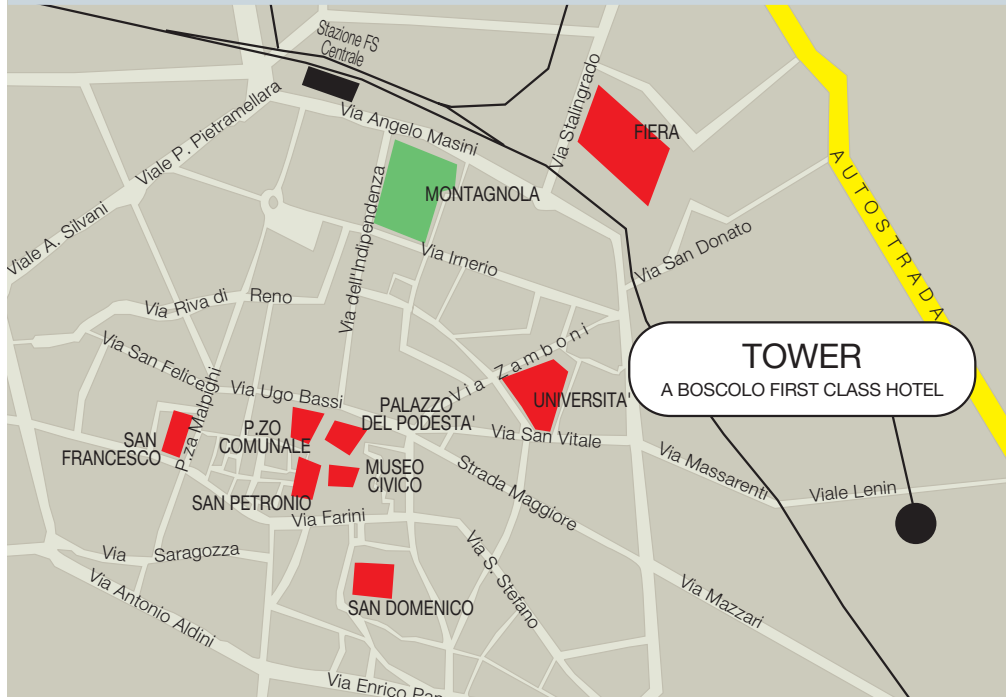

LOCATION

OFFICES CORPORATE AND WORLD WIDE SALES

Head office

Padua | Italy
Via Uruguay, 47 | 35127 Padova - Italy
Tel. +39 049 7620111 | Fax +39 049 7620110 | e-mail: boscolo.hotels@boscolo.com

Corporate

e-mail: corporate@boscolo.com
Tel. +39 049 8287721 | Fax +39 049 8287720

MICE

e-mail: congress@boscolo.com
Tel. +39 049 8287771 | Fax +39 049 8287764

Tour operator

e-mail: tohotels@boscolo.com
Tel. +39 049 8287757 | Fax +39 049 8287756

Customer care/Help desk

e-mail: customercare.hotels@boscolo.com
Tel. +39 049 8287795 | Fax +39 049 8287794

GDS

Boscolo Hotels are available in global distribution systems
under the code BA

WEB-SITE

www.boscolohotels.com

RESERVATION

Tel. +39 051 6005555 | Fax +39 051 6005550
reservation@tower.boscolo.com

WORLD WIDE SALES OFFICE

Rome, Milan, Padua, Paris, Nice, London
New York, Tokyo, Madrid.