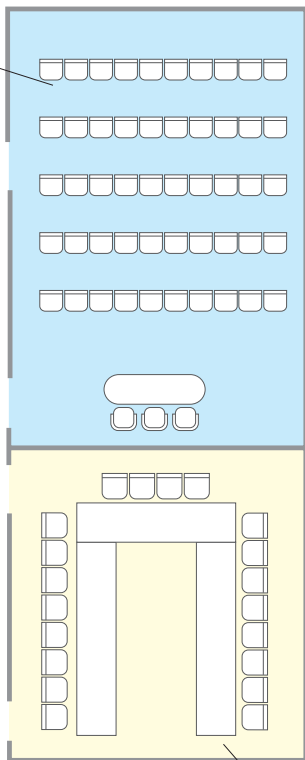

MEETING ROOM
RICCADONNA

MEETING ROOM
BONONIA