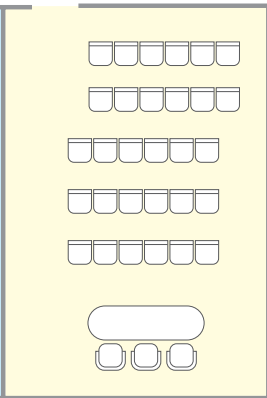

MEETING ROOM FELSINA 1

Measure of room	10,55 m x 17,20 m
Surface	182 mq
Height	Max. 5,50 m Min. 3,50 m
Theatre	180 pax
Class Room	100 pax
"U" shape	50 pax
Table	60 pax
Banquet	140 pax
Cocktail	180 pax

MEETING ROOM FELSINA 2

MEETING ROOM NETTUNO

Measure of room	9,10 m x 7 m
Surface	70 mq
Height	2,70 m
Theatre	60 pax
Class Room	30 pax
"U" shape	25 pax
Table	35 pax
Banquet	40 pax
Cocktail	60 pax

MEETING ROOM EXECUTIVE

Measure of room	7 m x 4,60 m
Surface	32 mq
Height	2,45 m
Theatre	20 pax
Class Room	12 pax
"U" shape	12 pax
Table	16 pax
Banquet	16 pax
Cocktail	20 pax

MEETING ROOM
TURRITTA 1

MEETING ROOM
TURRITTA 2

MEETING ROOM
ALTABELLA

MEETING ROOM
GALLUZZI

MEETING ROOM TURRITTA 1

Measure of room	5,50 m x 4,70 m
Surface	26 mq
Height	Max 2,70 m Min. 2,26 m
Theatre	10 pax
Class Room	10 pax
"U" shape	8 pax
Table	8 pax
Banquet	8 pax
Cocktail	20 pax

Measure of room	6,80 m x 4,80 m
Surface	33 mq
Height	Max 2,70 m Min. 2,26 m
Theatre	20 pax
Class Room	12 pax
"U" shape	12 pax
Table	16 pax
Banquet	16 pax
Cocktail	20 pax

MEETING ROOM ALTABELLA

Measure of room	6,80 m x 4,80 m
Surface	33 mq
Height	Max 2,70 m Min. 2,26 m
Theatre	20 pax
Class Room	12 pax
"U" shape	12 pax
Table	16 pax
Banquet	16 pax
Cocktail	20 pax