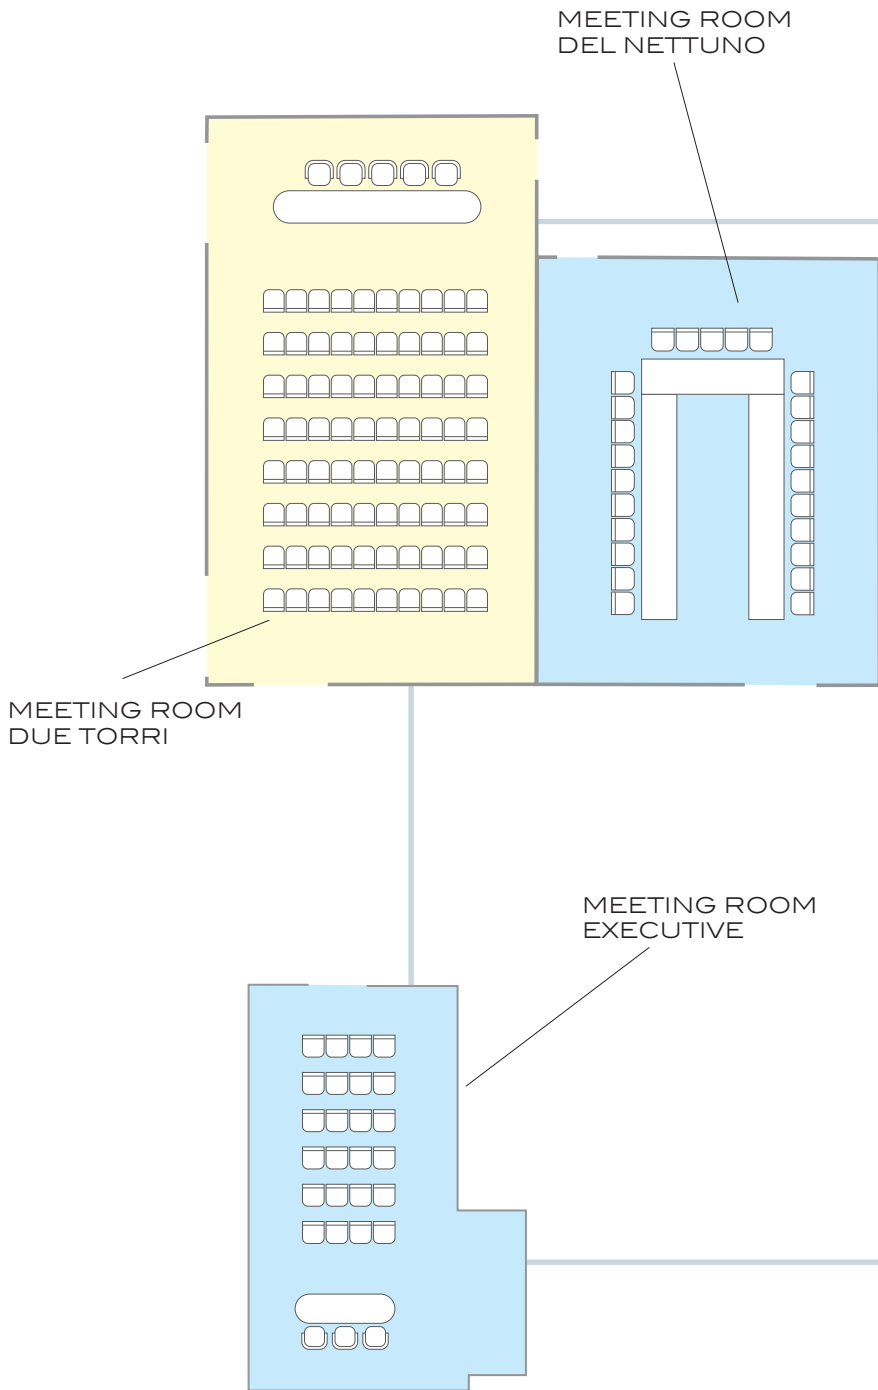

MEETING ROOM
FELSINA 1

MEETING ROOM
FELSINA 2

MEETING ROOM
FELSINA

MEETING ROOM FELSINA (suddivisibile in due sale)

Measure of room	21,10 m x 17,20 m
Surface	363 mq
Height	Max. 5,50 m Min. 3,50 m
Theatre	360 pax
Class Room	200 pax
"U" shape	100 pax
Table	120 pax
Banquet	320 pax
Cocktail	360 pax

MEETING ROOM FELSINA 1

Measure of room	10,55 m x 17,20 m
Surface	182 mq
Height	Max. 5,50 m Min. 3,50 m
Theatre	180 pax
Class Room	100 pax
"U" shape	50 pax
Table	60 pax
Banquet	140 pax
Cocktail	180 pax

MEETING ROOM FELSINA 2

Measure of room	10,55 m x 17,20 m
Surface	182 mq
Height	Max. 5,50 m Min. 3,50 m
Theatre	180 pax
Class Room	100 pax
"U" shape	50 pax
Table	60 pax
Banquet	140 pax
Cocktail	180 pax

MEETING ROOM DUE TORRI

Measure of room	12,40 m x 7 m
Surface	88 mq
Height	2,70 m
Theatre	80 pax
Class Room	40 pax
"U" shape	35 pax
Table	40 pax
Banquet	50 pax
Cocktail	70 pax