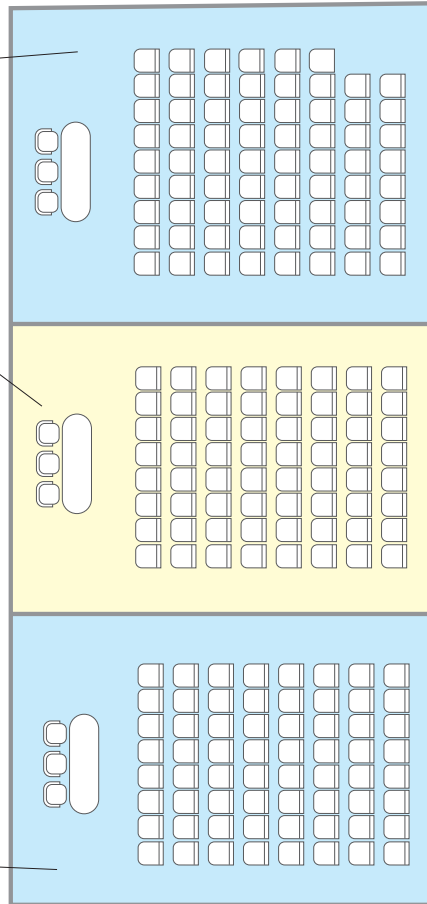

MEETING ROOM FELSINA 1

Measure of room	10,55 m x 17,20 m
Surface	182 mq
Height	Max. 5,50 m Min. 3,50 m
Theatre	180 pax
Class Room	100 pax
"U" shape	50 pax
Table	60 pax
Banquet	140 pax
Cocktail	180 pax

MEETING ROOM FELSINA 2

MEETING ROOM TURRITTA 2

Measure of room	5,50 m x 4,70 m
Surface	26 mq
Height	Max 2,70 m Min. 2,26 m
Theatre	20 pax
Class Room	10 pax
"U" shape	not available
Table	8 pax
Banquet	8 pax
Cocktail	20 pax

MEETING ROOM GALLUZZI

Measure of room	6,80 m x 4,80 m
Surface	33 mq
Height	Max 2,70 m Min. 2,26 m
Theatre	20 pax
Class Room	12 pax
"U" shape	12 pax
Table	16 pax
Banquet	16 pax
Cocktail	20 pax

MEETING ROOM ALTABELLA

Measure of room	6,80 m x 4,80 m
Surface	33 mq
Height	Max 2,70 m Min. 2,26 m
Theatre	20 pax
Class Room	12 pax
"U" shape	12 pax
Table	16 pax
Banquet	16 pax
Cocktail	20 pax

MEETING ROOM
MAGGIORE

MEETING ROOM
GARISENDA

MEETING ROOM
ARTEMISI

MEETING ROOM MAGGIORE

Measure of room	7,50 m x 10,50 m
Surface	79 m ²
Height	2,70 m
 Theatre	70 pax
 Class Room	35 pax
 "U" shape	35 pax
 Table	40 pax
 Banquet	60 pax
 Cocktail	70 pax