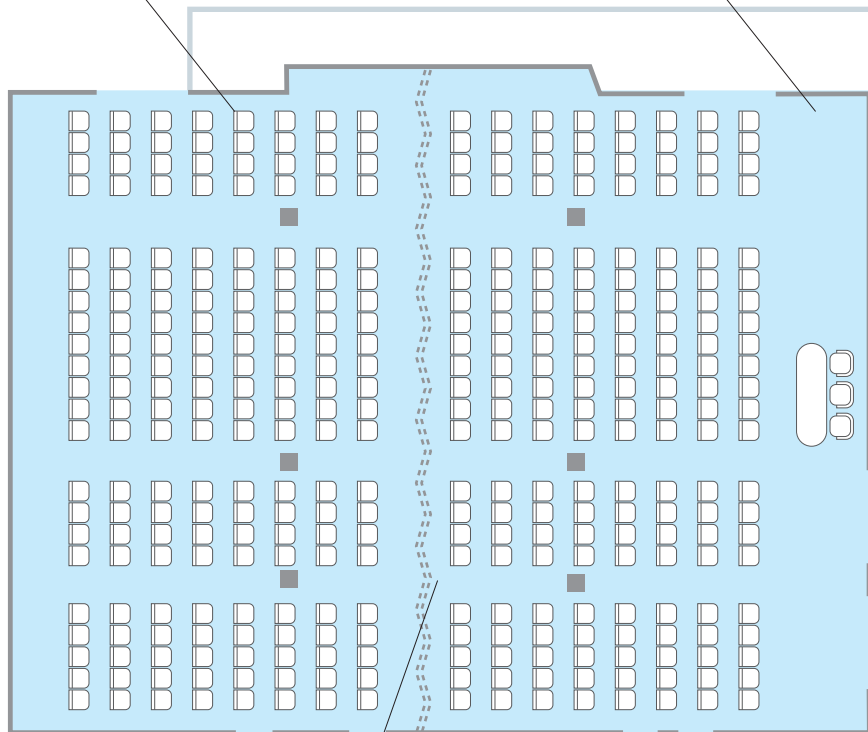

MEETING ROOM
FELSINA 1

MEETING ROOM
FELSINA 2

MEETING ROOM
FELSINA

MEETING ROOM FELSINA (suddivisibile in due sale)

Measure of room	21,10 m x 17,20 m
Surface	363 mq
Height	Max. 5,50 m Min. 3,50 m
Theatre	360 pax
Class Room	200 pax
"U" shape	100 pax
Table	120 pax
Banquet	320 pax
Cocktail	360 pax